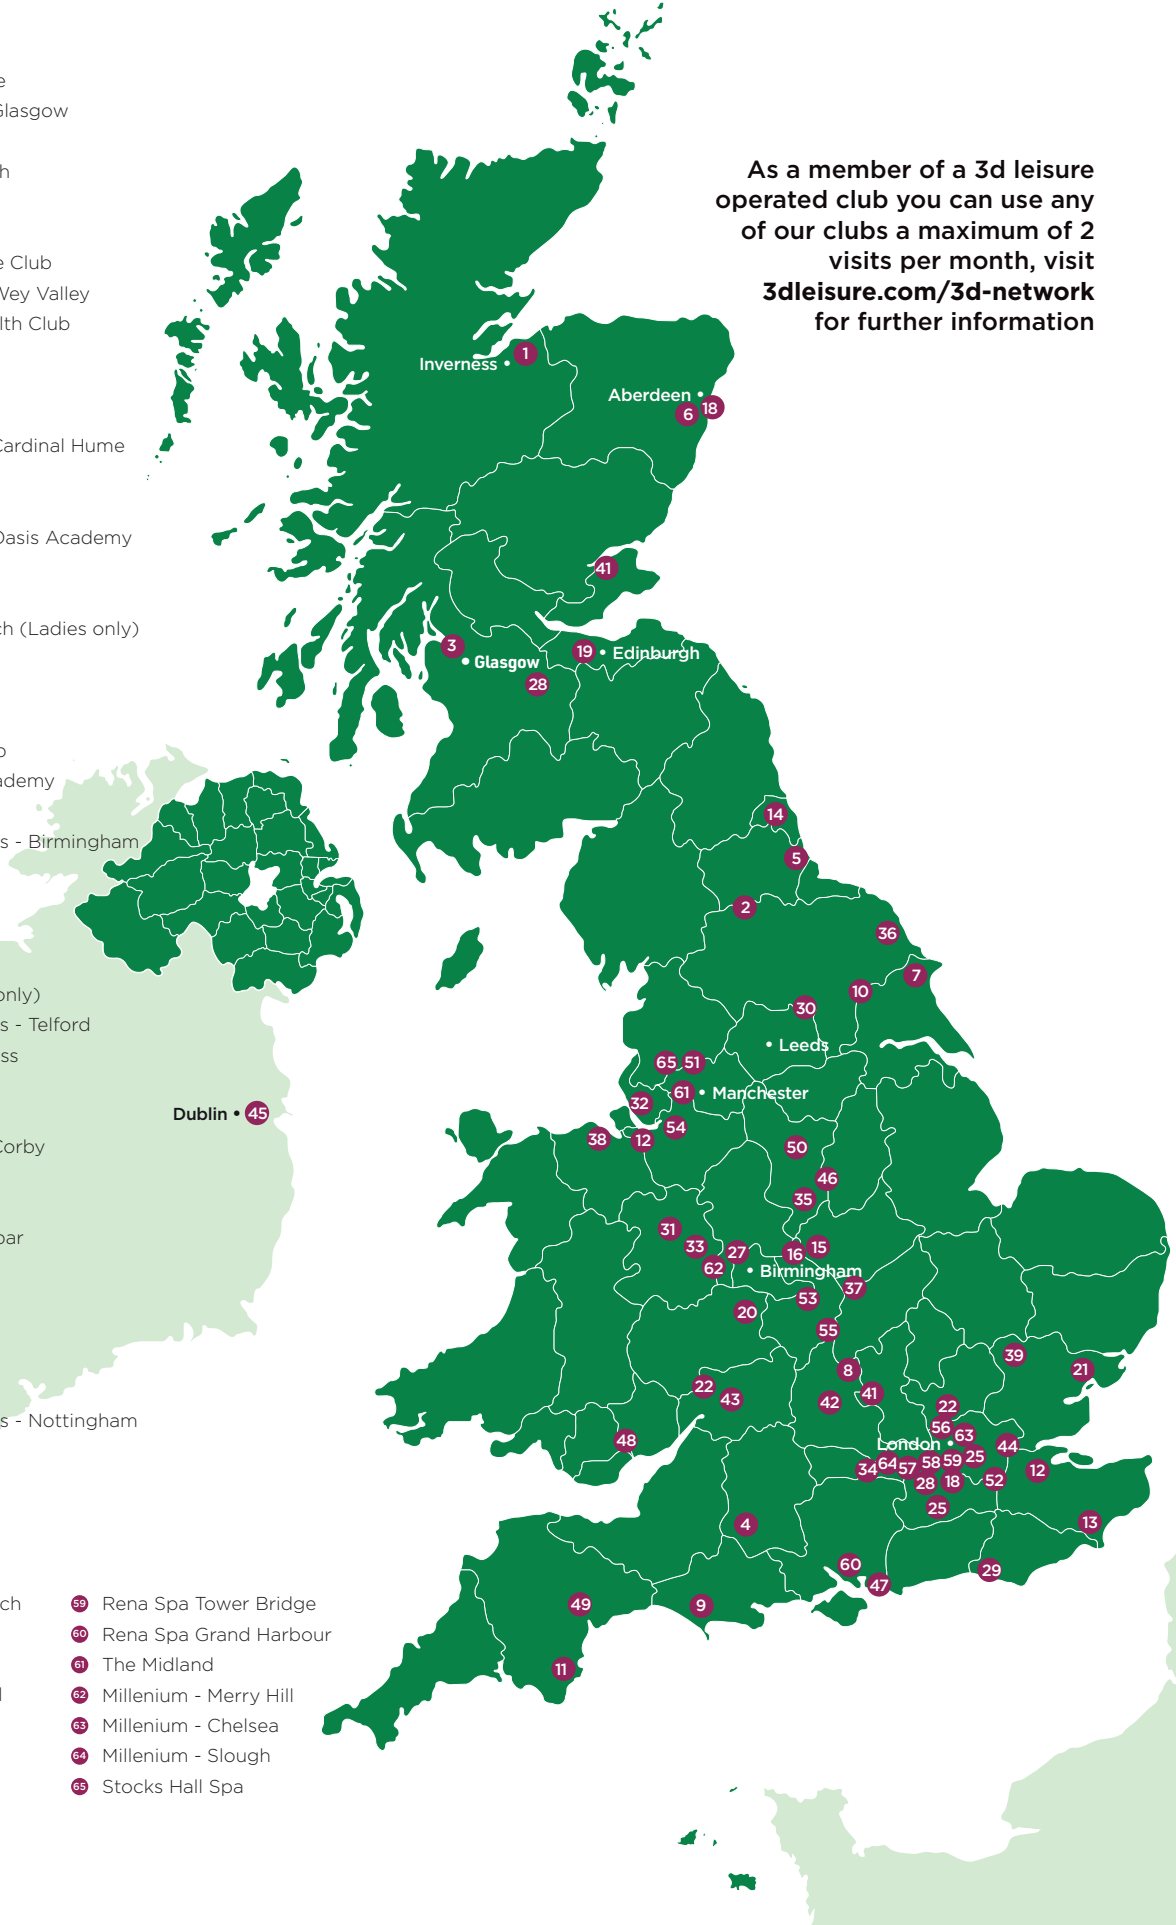

NETWORK OF HEALTH CLUBS

THAT YOU CAN USE

- 1 Juvenate Inverness
- 2 Catterick Leisure Centre
- 3 3d Health and Fitness Glasgow
- 4 Blacklands
- 5 Juvenate Middlesbrough
- 6 Devona Aberdeen
- 7 Palms
- 8 Revival Health & Leisure Club
- 9 3d Health and Fitness Wey Valley
- 10 The Principal Hotel Health Club
- 11 South Devon College
- 12 Bridgewood Manor
- 13 Hythe Imperial
- 14 3d Health and Fitness Cardinal Hume
- 15 Romans
- 16 Juvenate Hinckley
- 17 3d Health and Fitness Oasis Academy
- 18 Aker Active
- 19 Juvenate Edinburgh
- 20 Gymphobics - Redditch (Ladies only)
- 21 Lifestyle at Marks Tey
- 22 Life Worcester
- 23 Affinity - Luton
- 24 Wotton Hall Health Club
- 25 LA Active Lambeth Academy
- 26 Revive Reading
- 27 Move Health and Fitness - Birmingham
- 28 New Lanark Spa
- 29 Juvenate Brighton
- 30 Principal York
- 31 Albrighton Hall
- 32 Hearts Crosby (Ladies only)
- 33 Move Health and Fitness - Telford
- 34 Elevate health and fitness
- 35 Juvenate East Midlands
- 36 Fashionable Fitness
- 37 3d Health and Fitness Corby
- 38 32a Health Club
- 39 Pace Stansted
- 40 3d Health & Fitness Cupar
- 41 Reflexions
- 42 Juvenate Oxford
- 43 Juvenate Cheltenham
- 44 Quad Club Docklands
- 45 St James's Gate Dublin
- 46 Move Health and Fitness - Nottingham
- 47 Club Life @ Langstone
- 48 Spa Naturel Cardiff
- 49 Spa Naturel Exeter
- 50 Spa Naturel Sheffield
- 51 Spa Naturel Blackburn
- 52 Spa Naturel Brands Hatch
- 53 Spa Naturel Daventry
- 54 Spa Naturel Haydock
- 55 Spa Naturel Walton Hall
- 56 Rena Spa Holborn
- 57 Rena Spa St Paul's
- 58 Rena Spa City
- 59 Rena Spa Tower Bridge
- 60 Rena Spa Grand Harbour
- 61 The Midland
- 62 Millenium - Merry Hill
- 63 Millenium - Chelsea
- 64 Millenium - Slough
- 65 Stocks Hall Spa

As a member of a 3d leisure operated club you can use any of our clubs a maximum of 2 visits per month, visit 3dleisure.com/3d-network for further information